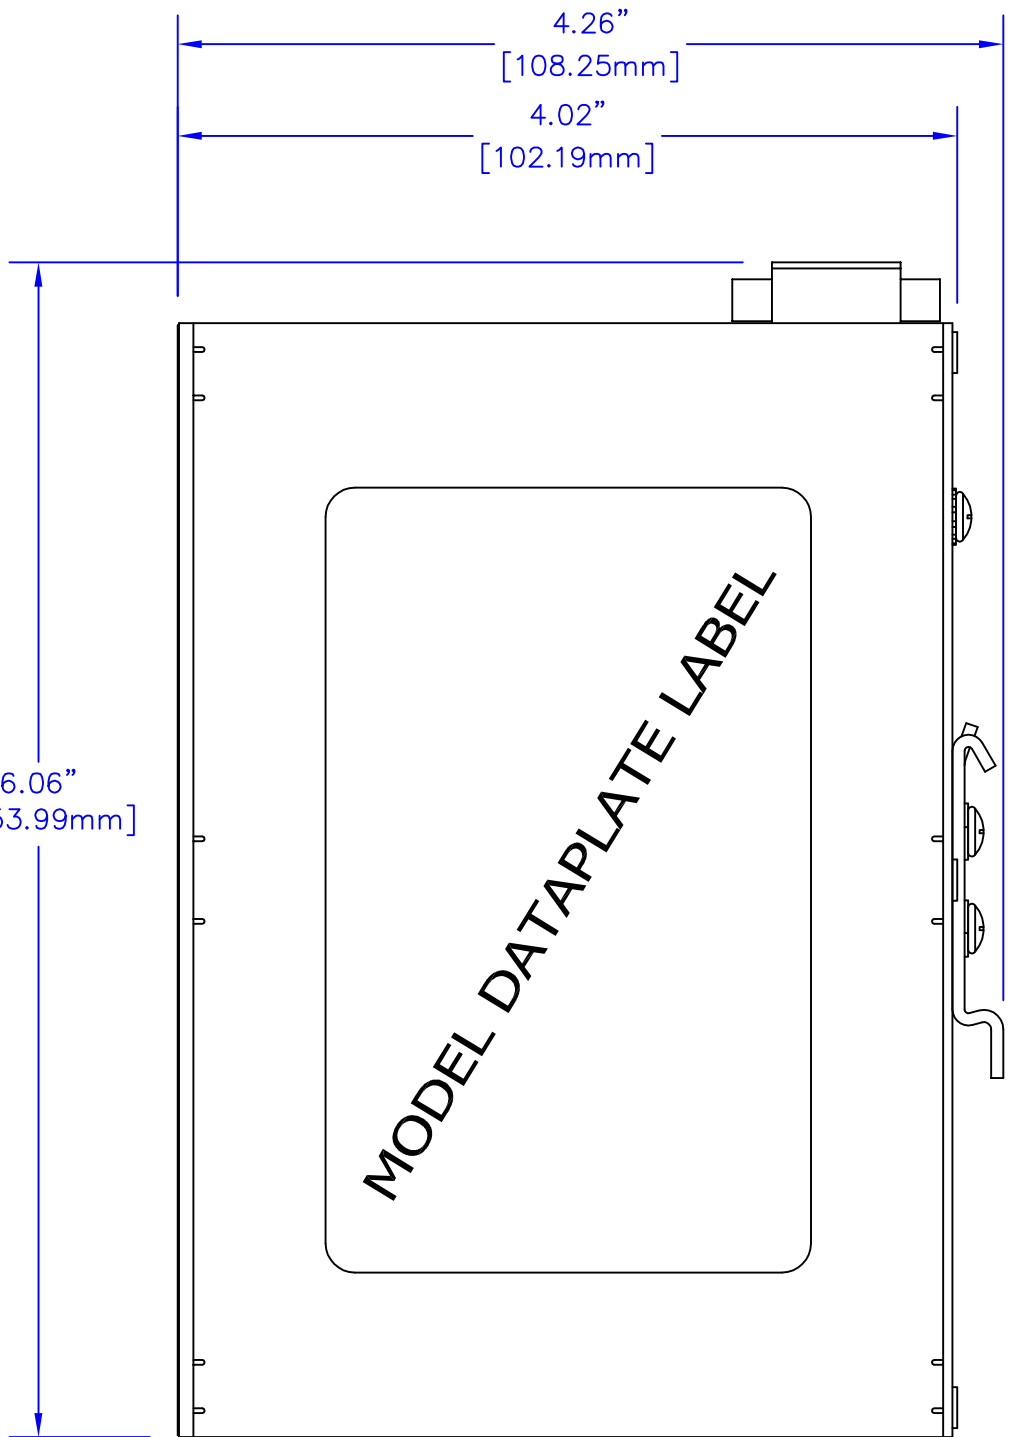

TOP

FRONT

RIGHT SIDE

116TX

N-TRON
THE INDUSTRIAL NETWORK COMPANY

820 S. University Blvd, Suite 4E - Mobile, Alabama 36609-7862
 Phone: 251-342-2164 - www.n-tron.com - Fax: 251-342-6353

Date: 07-29-2010 Drawn By: G.R.S.
 File Name: 116TX-ReferenceDrawing.dwg Scale: 1" = 1"

Note: The dimensions shown on this drawing are intended for general reference only.