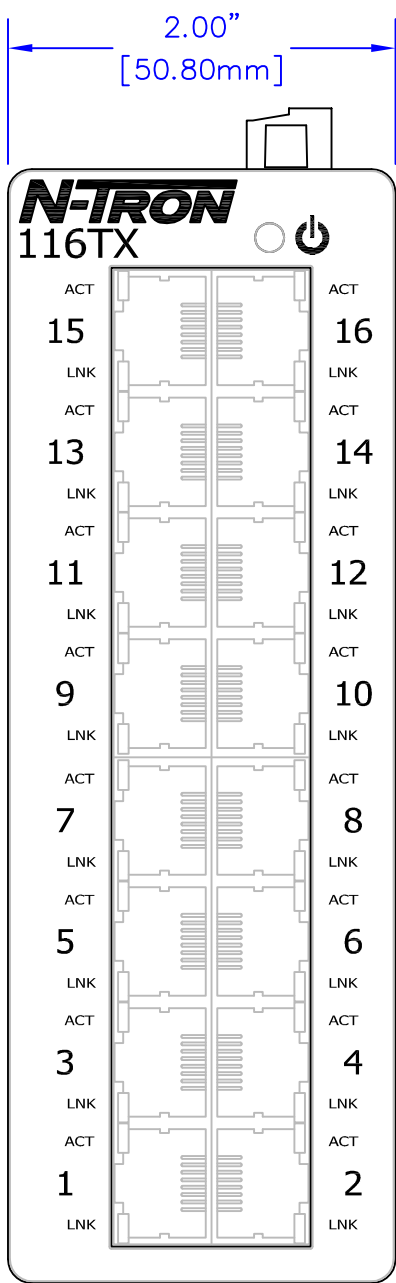

TOP

FRONT

RIGHT SIDE

116TX

N-TRON
THE INDUSTRIAL NETWORK COMPANY

820 S. University Blvd, Suite 4E - Mobile, Alabama 36609-7862
 Phone: 251-342-2164 - www.n-tron.com - Fax: 251-342-6353

Date: 07-29-2010 Drawn By: G.R.S.
 File Name: 116TX-ReferenceDrawing.dwg Scale: 1" = 1"

Note: The dimensions shown on this drawing are intended for general reference only.